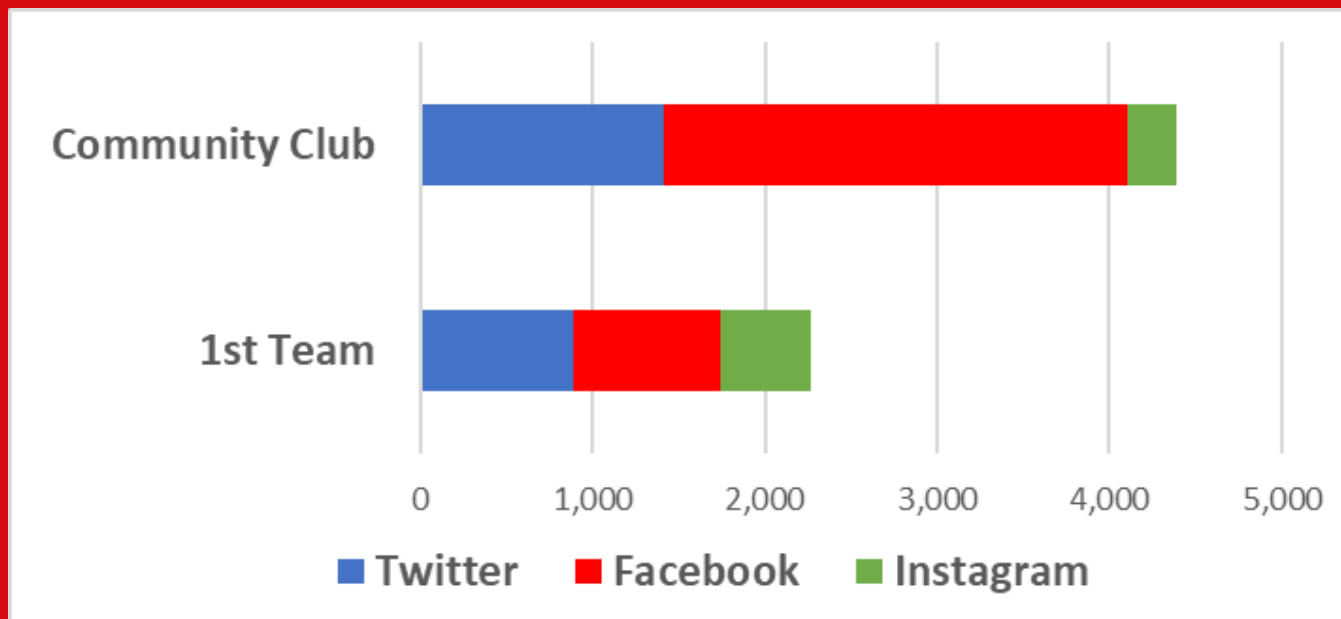

Our men's first team will continue to build on the encouraging start to life at East of Scotland level. Scottish FA licencing is a short term goal which would enable us to compete in the Scottish Cup - a dream for all of the hard work put in over the years throughout the whole club.

Our ladies first team will become established in the SWFL and intend to work through the leagues and provide new role models for our girls teams.

Our under 20s will further their development with involvement within the first team. We will continue to use our player pathway to introduce new young talent to the first team.

Now we have the opportunity for a much wider reach and an opportunity to develop our competitive presence to put the South of Edinburgh onto the map.

Our followers continue to grow as our 1st team accounts become more established. The help of our community club has driven this forward over 2021/22. We regularly achieve reach of 1k per post.